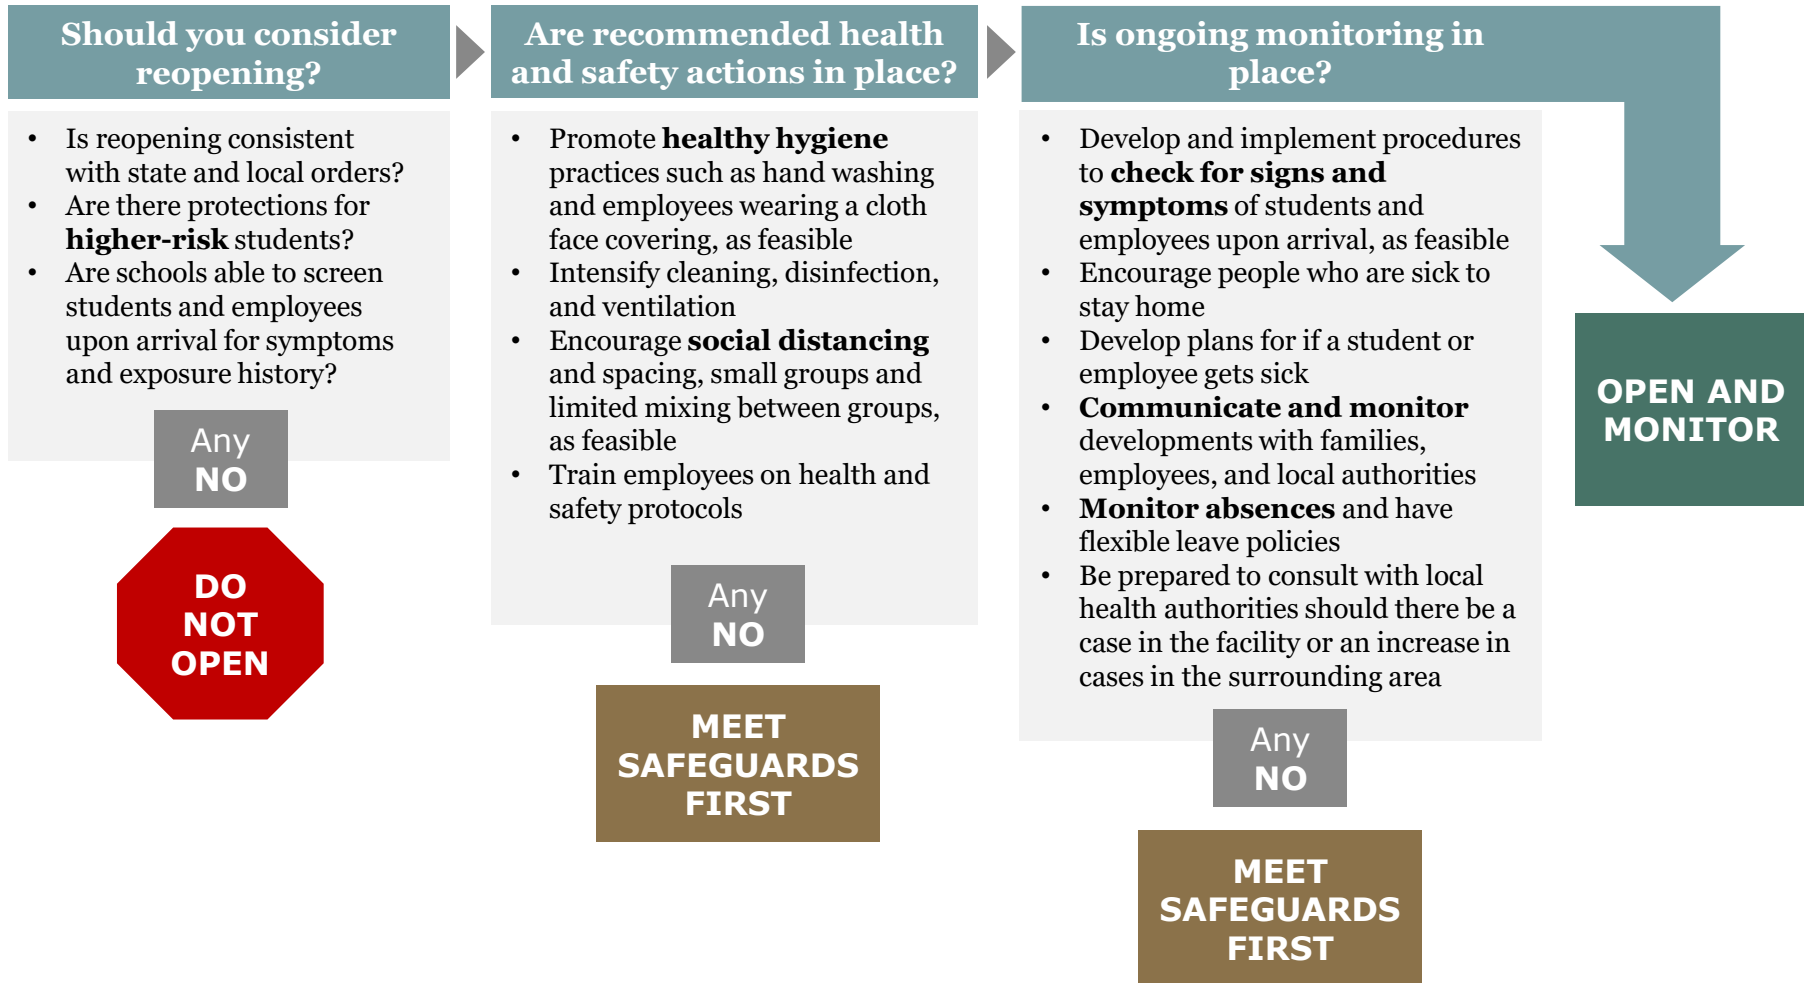

Coronavirus – CDC reopening guidelines

A highlight of the recently released CDC reopening guidelines for workplaces, schools, and more

May 15, 2020

Producer

Molly Newell

CDC reopening guidance for workplaces

Workplaces are guided to meet **all** requirements in each stage before advancing

CDC reopening guidance for schools

Schools are guided to meet **all** requirements in each stage before advancing

CDC guidelines for increasing mass transportation services

Transportation systems are guided to meet **all** requirements in each stage before advancing

Sources: CDC

CDC reopening guidelines for child care programs

Child care programs are guided to meet **all** requirements in each stage before advancing

Sources: CDC

CDC reopening guidelines for restaurants and bars

Bars and restaurants are guided to meet **all** requirements in each stage before advancing