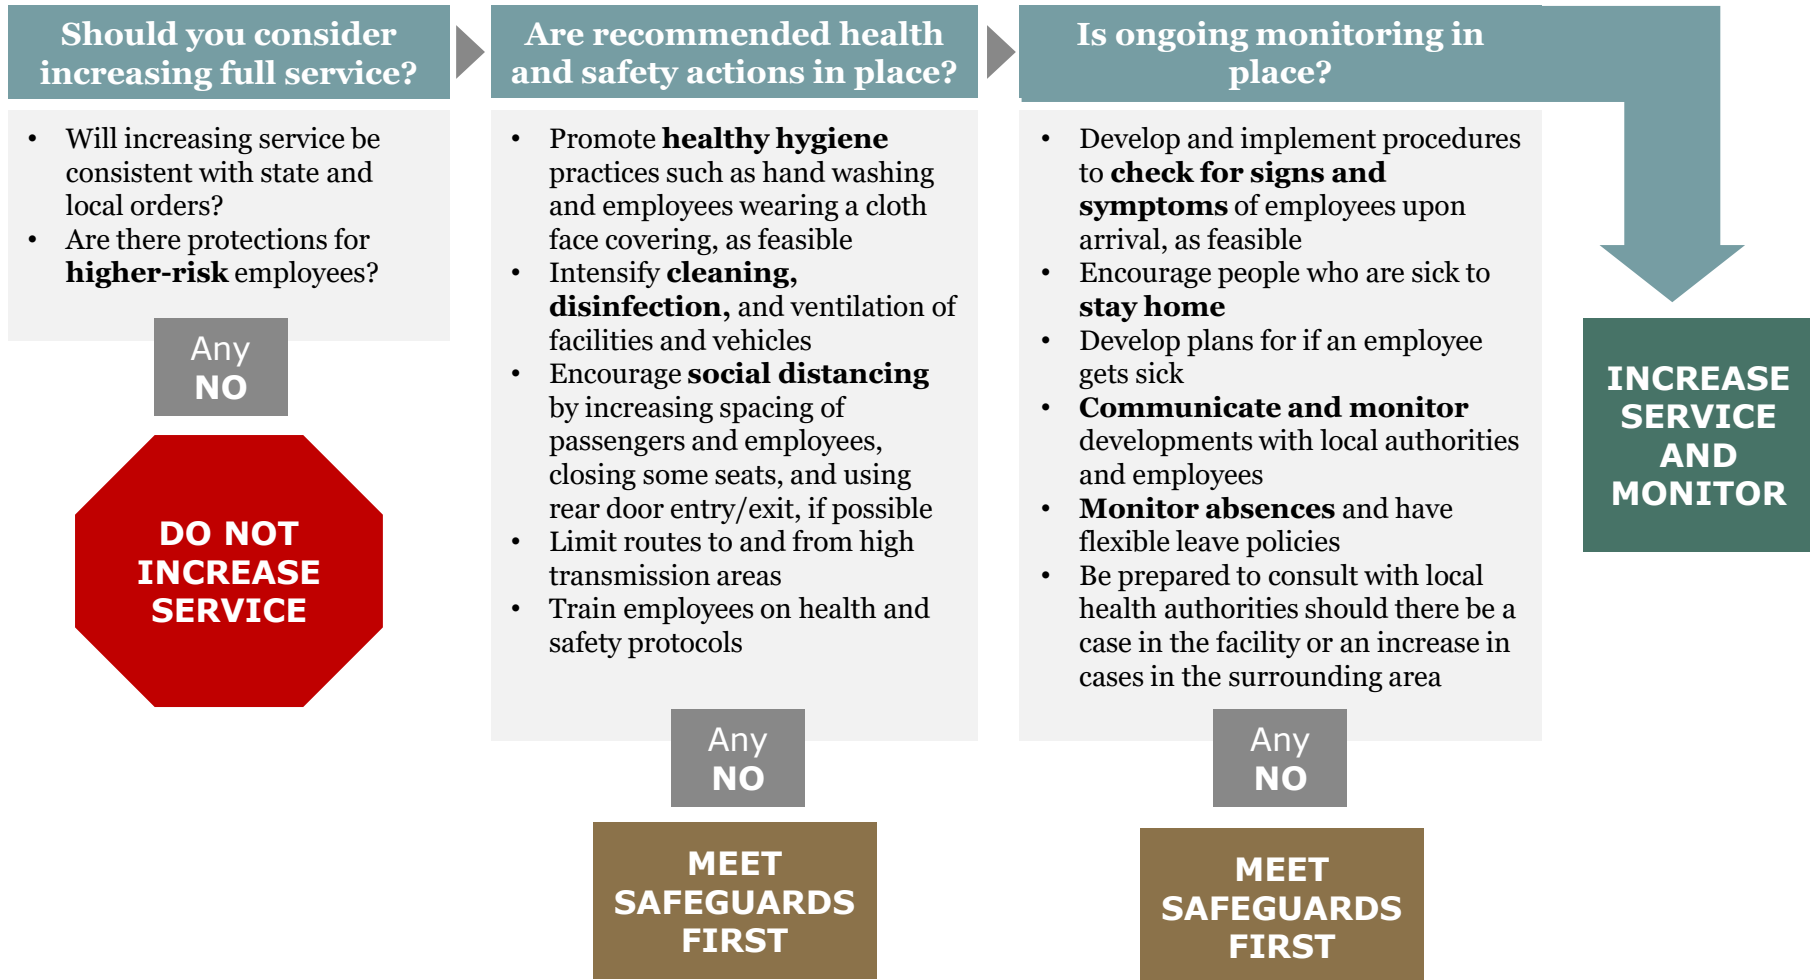

Coronavirus – CDC reopening guidelines

A highlight of the recently released CDC reopening guidelines for workplaces, schools, and more

May 15, 2020

Producer

Molly Newell

CDC reopening guidance for workplaces

Workplaces are guided to meet **all** requirements in each stage before advancing

CDC reopening guidance for schools

Schools are guided to meet **all** requirements in each stage before advancing

CDC guidelines for increasing mass transportation services

Transportation systems are guided to meet **all** requirements in each stage before advancing

Sources: CDC

CDC reopening guidelines for child care programs

Child care programs are guided to meet **all** requirements in each stage before advancing

Sources: CDC

CDC reopening guidelines for restaurants and bars

Bars and restaurants are guided to meet **all** requirements in each stage before advancing