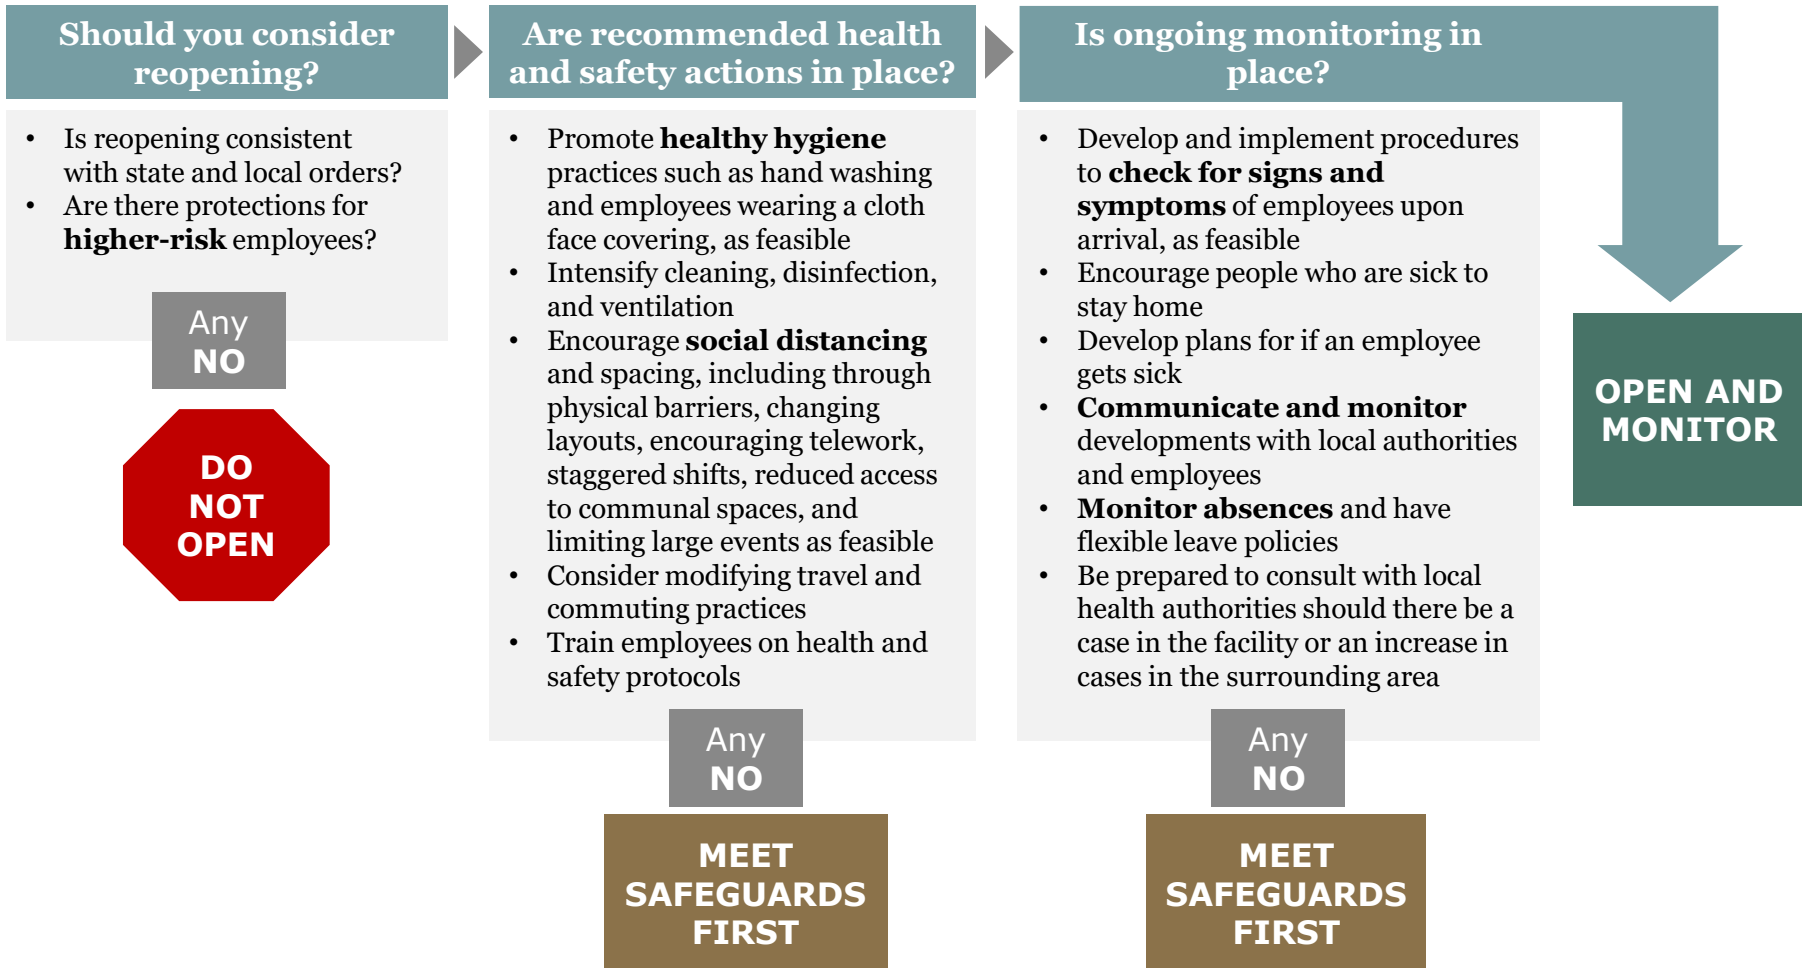

Coronavirus – CDC reopening guidelines

A highlight of the recently released CDC reopening guidelines for workplaces, schools, and more

May 15, 2020

Producer

Molly Newell

CDC reopening guidance for workplaces

Workplaces are guided to meet **all** requirements in each stage before advancing

CDC reopening guidance for schools

Schools are guided to meet **all** requirements in each stage before advancing

CDC guidelines for increasing mass transportation services

Transportation systems are guided to meet **all** requirements in each stage before advancing

Sources: CDC

CDC reopening guidelines for child care programs

Child care programs are guided to meet **all** requirements in each stage before advancing

Sources: CDC

CDC reopening guidelines for restaurants and bars

Bars and restaurants are guided to meet **all** requirements in each stage before advancing