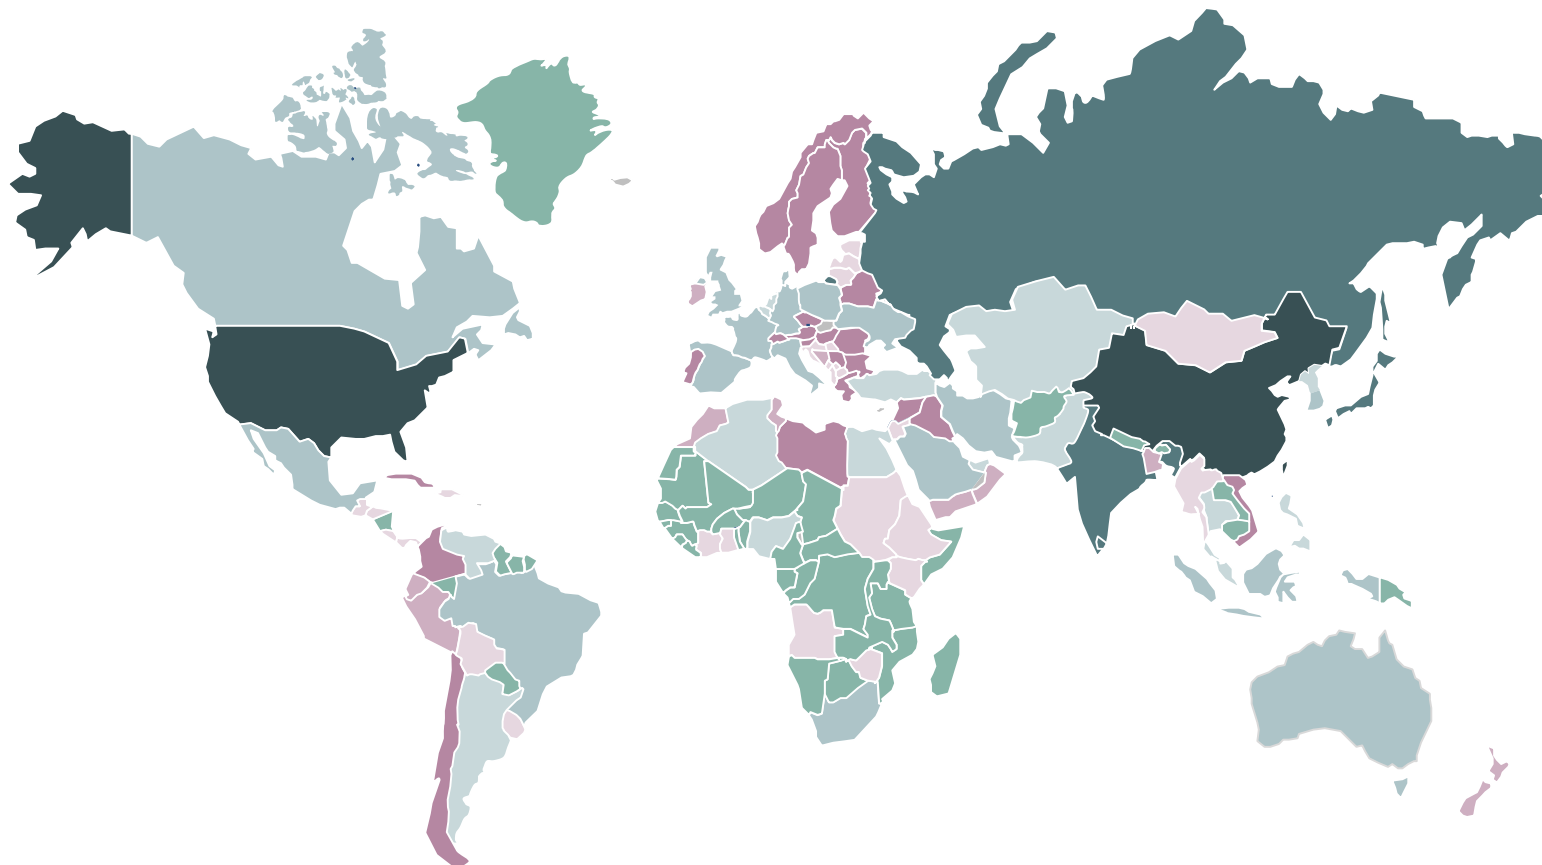

# China accounts for nearly 30% of the world's greenhouse gas emissions

Percent of world total carbon emissions by country, top five countries

Sources: Each Country's share of CO<sub>2</sub> Emissions, Union of Concerned Scientists; International Energy Agency Greenhouse Gas Statistics.

# Carbon dioxide emissions by country

CARBON DIOXIDE EMISSIONS: THOUSANDS OF TONNES PER YEAR

■ 5M + ■ 1M – 5M ■ 300K-1M ■ 100K-300K ■ 50K-100K ■ 20K-50K ■ 5K-20K ■ 1K-5K ■ 0-1K

Sources: Each Country's share of CO<sub>2</sub> Emissions, Union of Concerned Scientists; International Energy Agency Greenhouse Gas Statistics.