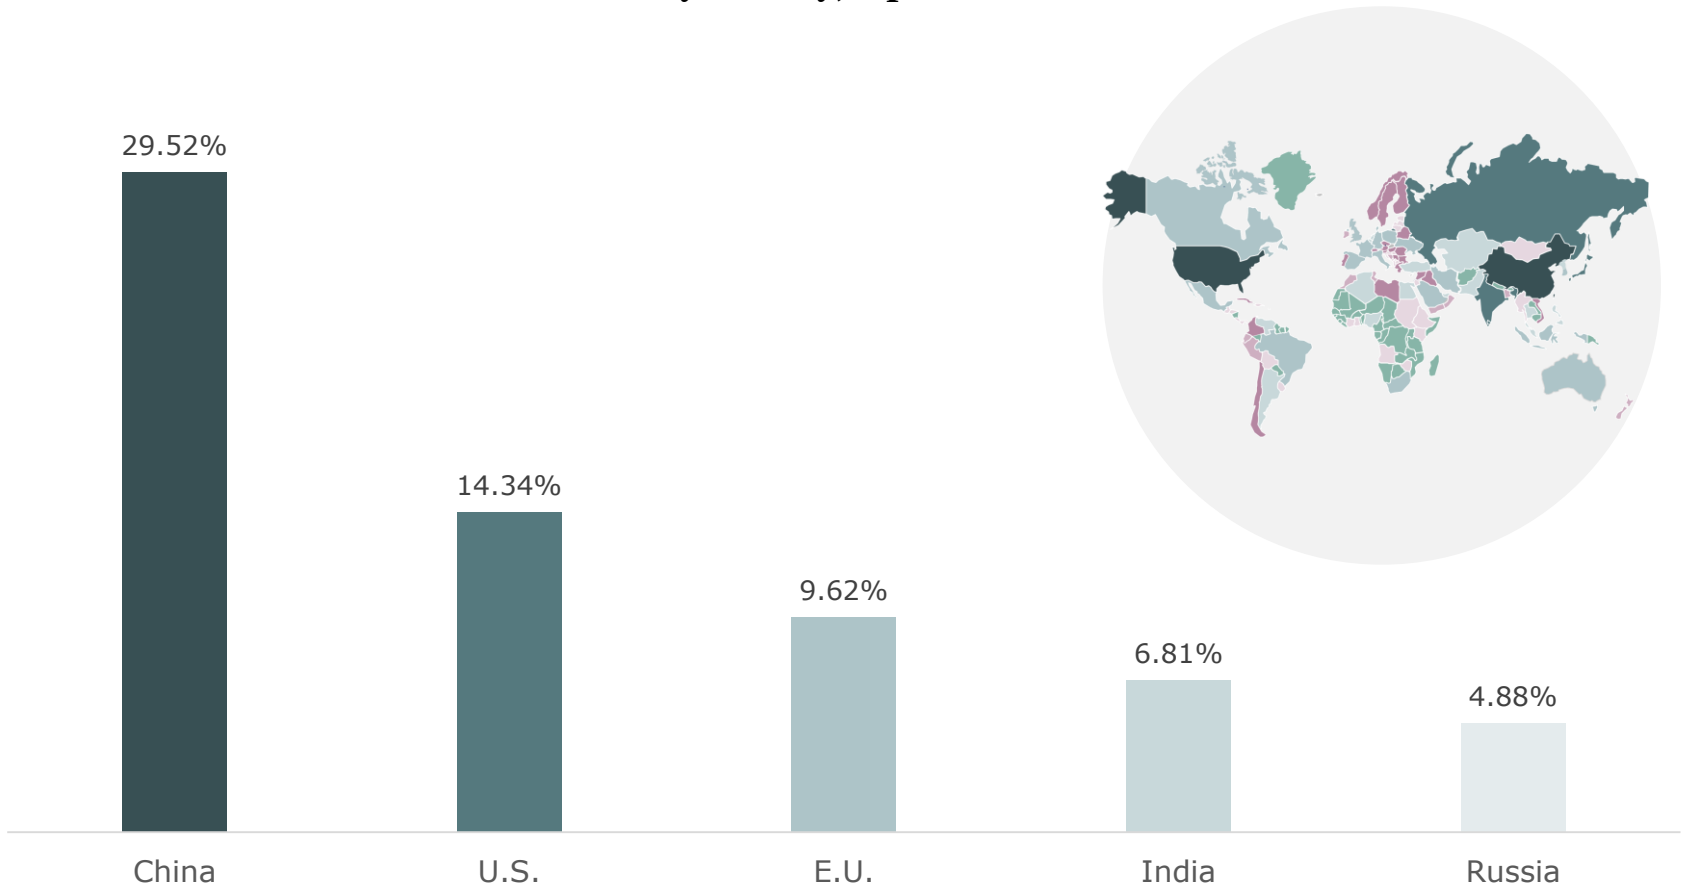

# China accounts for nearly 30% of the world's greenhouse gas emissions

Percent of world total carbon emissions by country, top five countries

Sources: Each Country's share of CO<sub>2</sub> Emissions, Union of Concerned Scientists; International Energy Agency Greenhouse Gas Statistics.

# Carbon dioxide emissions by country

CARBON DIOXIDE EMISSIONS: THOUSANDS OF TONNES PER YEAR

■ 5M + ■ 1M – 5M ■ 300K-1M ■ 100K-300K ■ 50K-100K ■ 20K-50K ■ 5K-20K ■ 1K-5K ■ 0-1K

Sources: Each Country's share of CO<sub>2</sub> Emissions, Union of Concerned Scientists; International Energy Agency Greenhouse Gas Statistics.