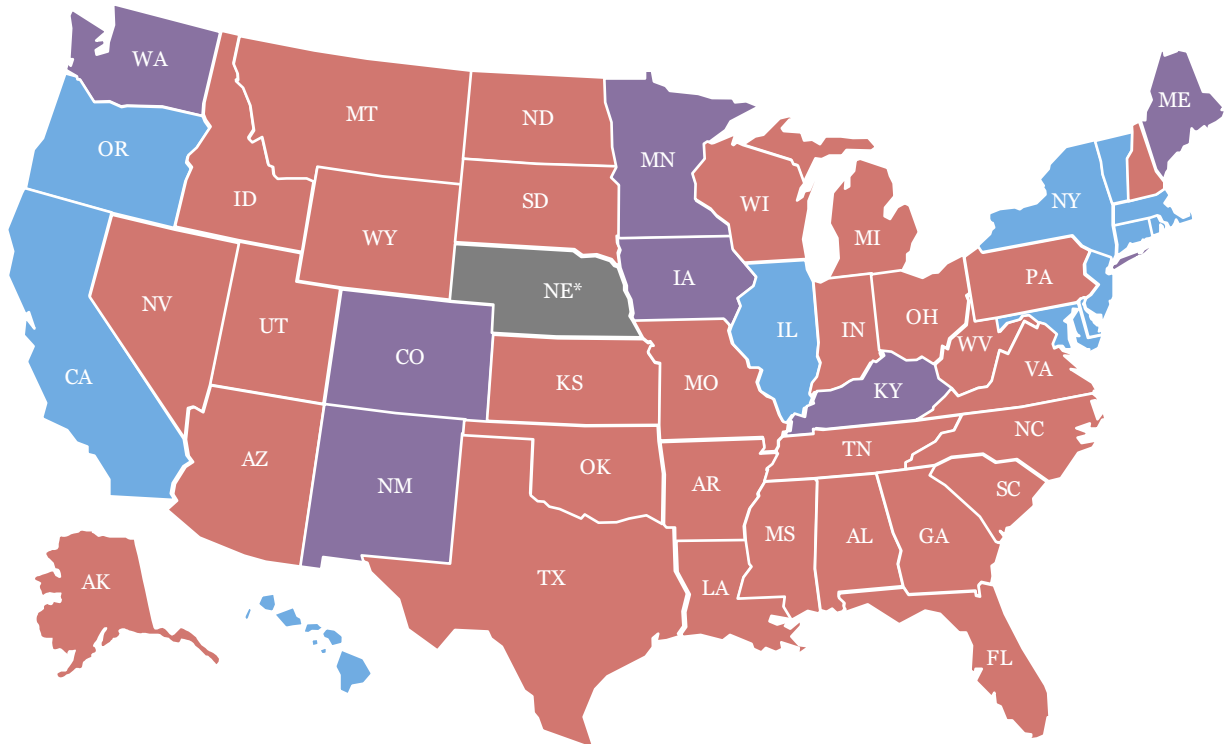

GOP Controls Majority of State Legislatures

Party Control of State Legislatures

■ Democratic Legislature ■ GOP Legislature ■ Split Legislature ■ N/A*

Democrat:	11
Republican:	30
Split:	8
Undecided:	0

- Nebraska has a unicameral, nonpartisan legislature

Source: National Conference of State Legislatures, 2016.