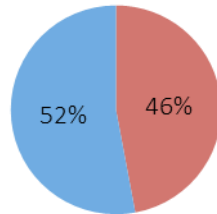

New Hampshire Senate race at a glance

Seat currently held by

Kelly Ayotte (R)
Tenure: 2011-Present
Running in 2016? Yes

2016 candidates

Maggie Hassan (D)
Current: Governor of New Hampshire

Kelly Ayotte (R)
Current: Incumbent

State overview

'14 Senate Race Results '12 Presidential Race Results

Polling

(as of 9/14/16)

■ Ayotte (R) ■ Hassan (D)

Fundraising

(in millions, as of 9/14/16)

■ Total spending ■ Cash on hand