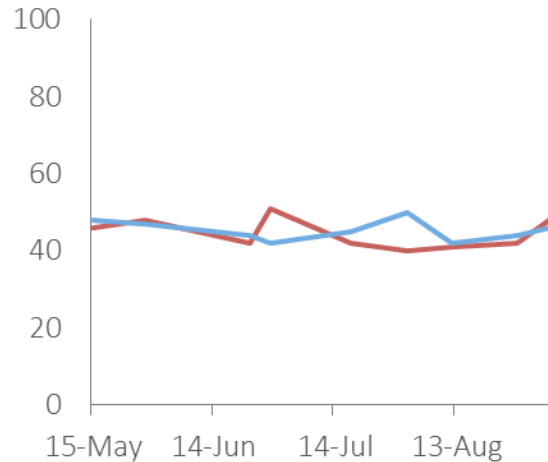

State overview

'14 Senate Race Results '12 Presidential Race Results

Polling

(as of 9/14/16)

■ Ayotte (R) ■ Hassan (D)

Fundraising

(in millions, as of 9/14/16)

■ Total spending ■ Cash on hand

Dates to watch

Mail voter registration: 10/29/16
In person voter registration: 11/8/16
General election: 11/8/16

Sources: HuffPost Pollster, 2016; Open Secrets, 2016; Ballotpedia, 2016; Real Clear Politics, 201.