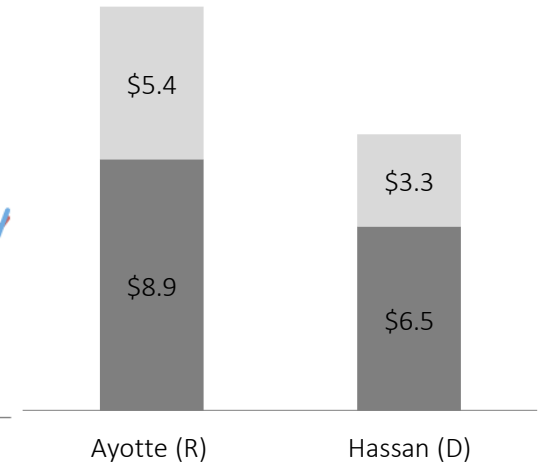

State overview

'14 Senate Race Results '12 Presidential Race Results

Polling

(as of 9/14/16)

■ Ayotte (R) ■ Hassan (D)

Fundraising

(in millions, as of 9/14/16)

■ Total spending ■ Cash on hand

Dates to watch

Mail voter registration: 10/29/16
In person voter registration: 11/8/16
General election: 11/8/16

Sources: HuffPost Pollster, 2016; Open Secrets, 2016; Ballotpedia, 2016; Real Clear Politics, 201.