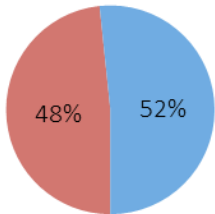

New Hampshire Senate race at a glance

Seat currently held by

Kelly Ayotte (R)
Tenure: 2011-Present
Running in 2016? Yes

2016 candidates

Maggie Hassan (D)
Current: Governor of New Hampshire

Kelly Ayotte (R)
Current: Incumbent

State overview

'14 Senate Race Results '12 Presidential Race Results

Polling

(as of 9/14/16)

■ Ayotte (R) ■ Hassan (D)

Fundraising

(in millions, as of 9/14/16)

■ Total spending ■ Cash on hand