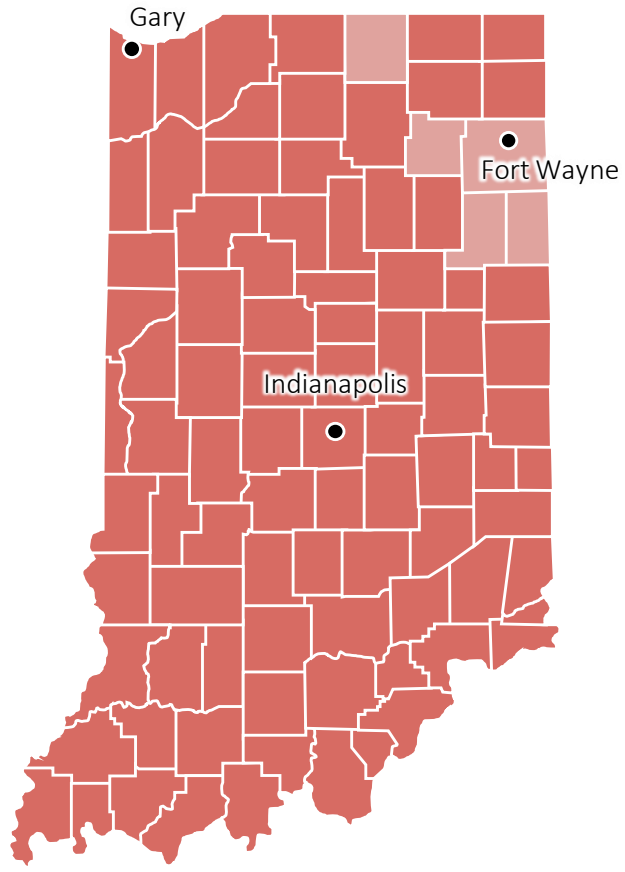

# Donald Trump Breaks 50% “Ceiling” in Indiana, Causing Ted Cruz to Suspend Presidential Campaign

## Indiana GOP Primary Results, by County

Legend	Candidate	Votes	Pct.	Delegates
	Donald Trump	589,416	53.3%	51
	Ted Cruz	405,581	36.6%	-
	John Kasich	83,801	7.6%	-

### Analysis

- Ted Cruz’s support was centered around the Fort Wayne metropolitan area however he posted **better numbers in the surrounding counties than in the city itself.**
- Donald Trump saw deep support across the state, scoring over 60% in many counties.
- Shortly after news outlets projected Trump as the winner, Ted Cruz suspended his presidential campaign