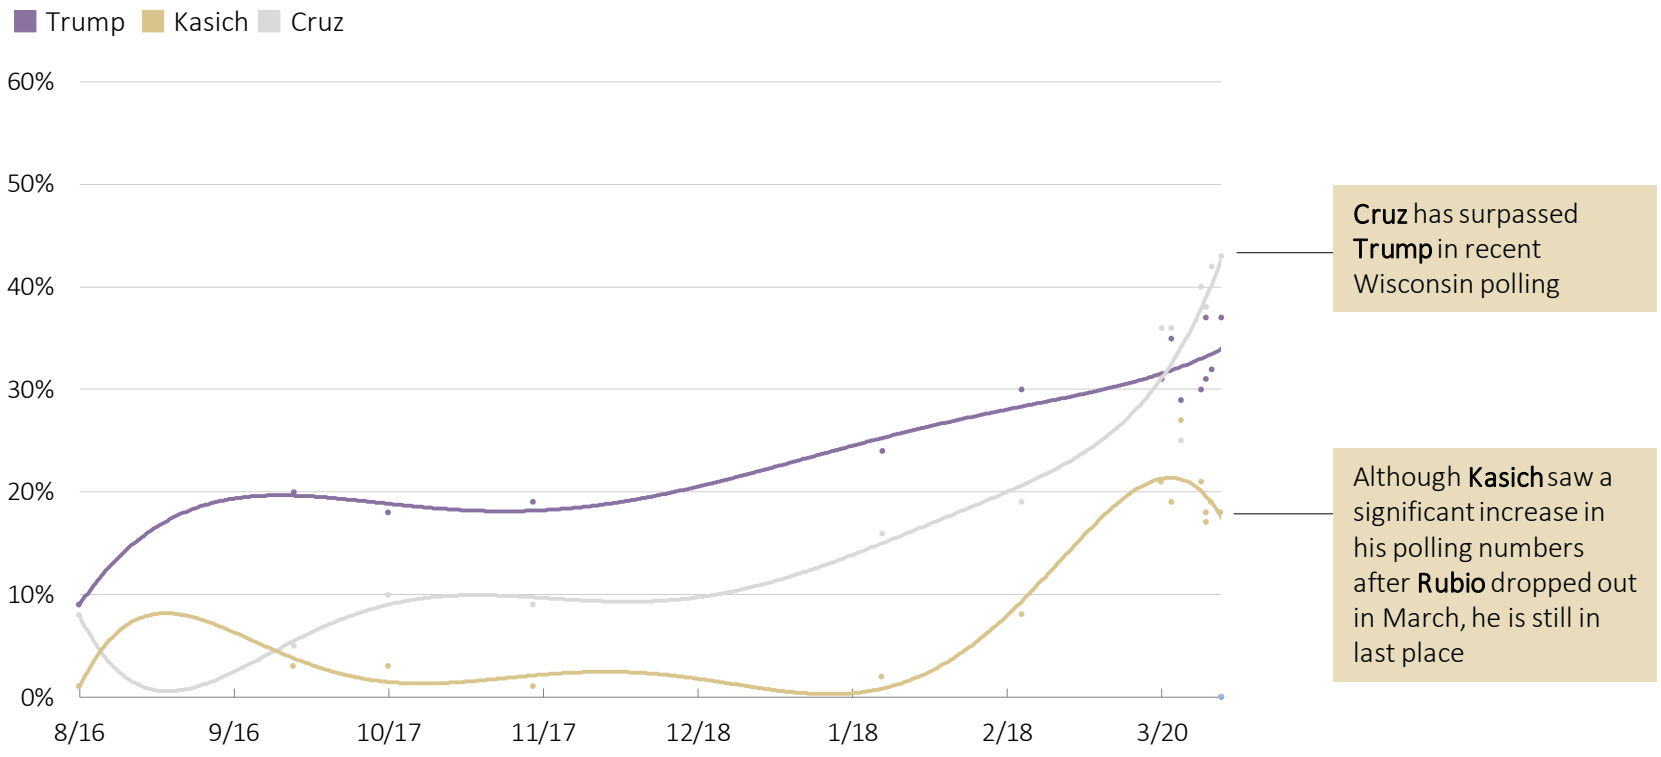

Cruz is in the Lead in Wisconsin State Polling

Aug 2015-Apr 2016 Wisconsin State Polling Numbers, by GOP Candidate

Source: HuffPost Pollster, "Poll Chart: 2016 Wisconsin Republican Presidential Primary," April 4, 2016.