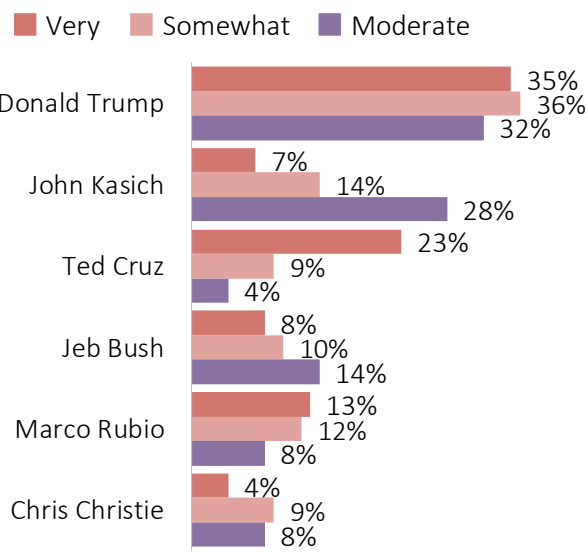

Trump Sweeps Nearly All Demographic Groups in NH

Gender

Education

Age

Religion

Ideology (Conservative)

Source: The New York Times, "New Hampshire Exit Polls," February 9, 2016.

Sanders Sweeps Nearly All Demographic Groups in NH

Gender

Education

Age

Income

Ideology (Liberalism)

Source: The New York Times, "New Hampshire Exit Polls," February 9, 2016.