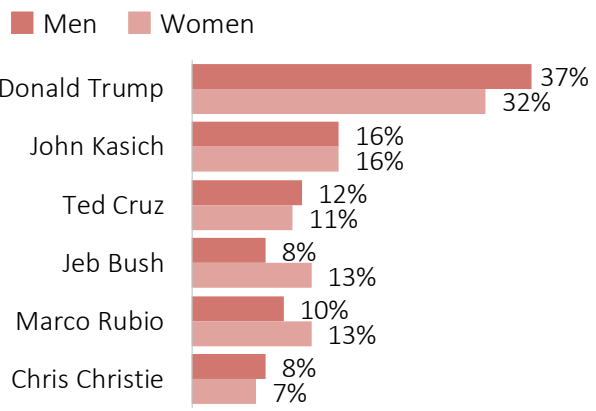

Trump Sweeps Nearly All Demographic Groups in NH

Gender

Education

Age

Religion

Ideology (Conservative)

Source: The New York Times, "New Hampshire Exit Polls," February 9, 2016.

Sanders Sweeps Nearly All Demographic Groups in NH

Gender

Education

Age

Income

Ideology (Liberalism)

Source: The New York Times, "New Hampshire Exit Polls," February 9, 2016.