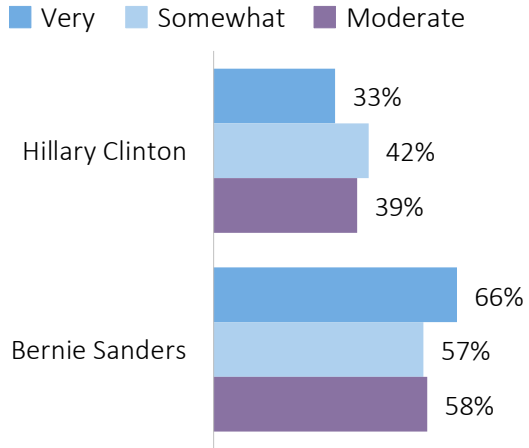

Gender

Education

Age

Income

Ideology (Liberalism)

Source: The New York Times, "New Hampshire Exit Polls," February 9, 2016.