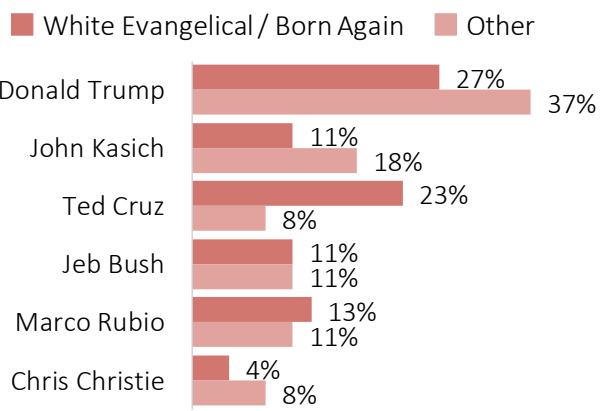

Trump Sweeps Nearly All Demographic Groups in NH

Gender

Education

Age

Religion

Ideology (Conservative)

Source: The New York Times, "New Hampshire Exit Polls," February 9, 2016.

Sanders Sweeps Nearly All Demographic Groups in NH

Gender

Education

Age

Income

Ideology (Liberalism)

Source: The New York Times, "New Hampshire Exit Polls," February 9, 2016.