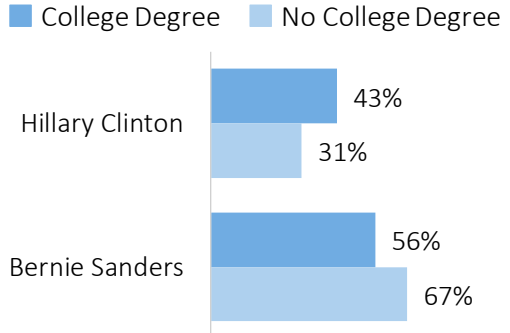

Trump Sweeps Nearly All Demographic Groups in NH

Gender

Education

Age

Religion

Ideology (Conservative)

Source: The New York Times, "New Hampshire Exit Polls," February 9, 2016.

Sanders Sweeps Nearly All Demographic Groups in NH

Gender

Education

Age

Income

Ideology (Liberalism)

Source: The New York Times, "New Hampshire Exit Polls," February 9, 2016.