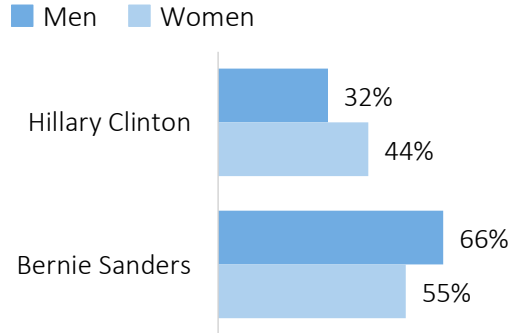

Trump Sweeps Nearly All Demographic Groups in NH

Gender

Education

Age

Religion

Ideology (Conservative)

Source: The New York Times, "New Hampshire Exit Polls," February 9, 2016.

Sanders Sweeps Nearly All Demographic Groups in NH

Gender

Education

Age

Income

Ideology (Liberalism)

Source: The New York Times, "New Hampshire Exit Polls," February 9, 2016.