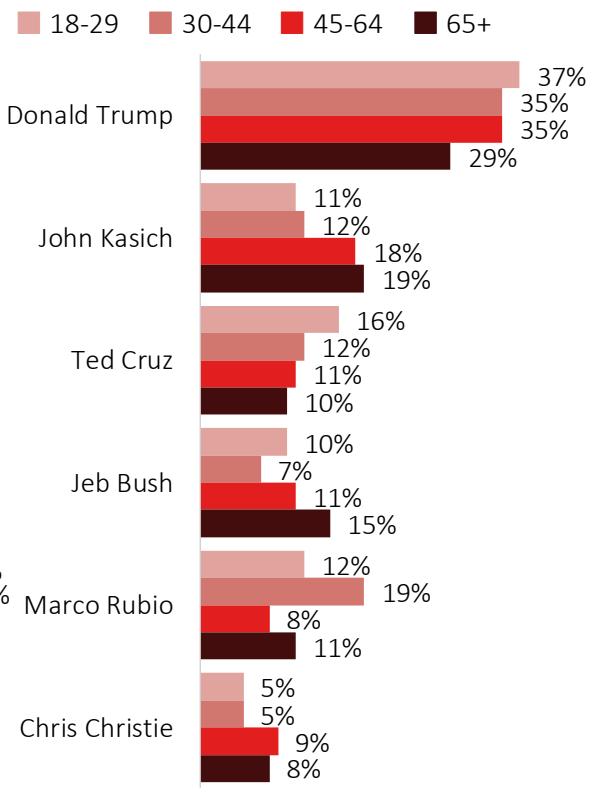

Trump Sweeps Nearly All Demographic Groups in NH

Gender

Education

Age

Religion

Ideology (Conservative)

Source: The New York Times, "New Hampshire Exit Polls," February 9, 2016.

Sanders Sweeps Nearly All Demographic Groups in NH

Gender

Education

Age

Income

Ideology (Liberalism)

Source: The New York Times, "New Hampshire Exit Polls," February 9, 2016.