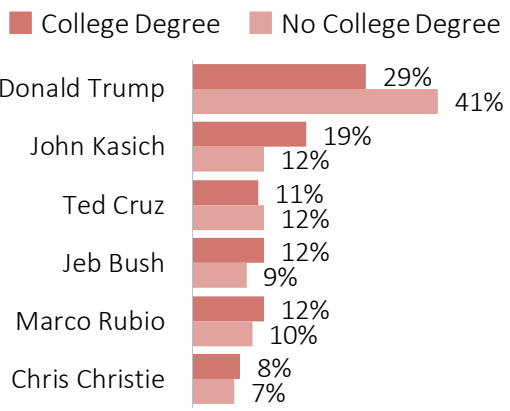

Trump Sweeps Nearly All Demographic Groups in NH

Gender

Education

Age

Religion

Ideology (Conservative)

Source: The New York Times, "New Hampshire Exit Polls," February 9, 2016.

Sanders Sweeps Nearly All Demographic Groups in NH

Gender

Education

Age

Income

Ideology (Liberalism)

Source: The New York Times, "New Hampshire Exit Polls," February 9, 2016.