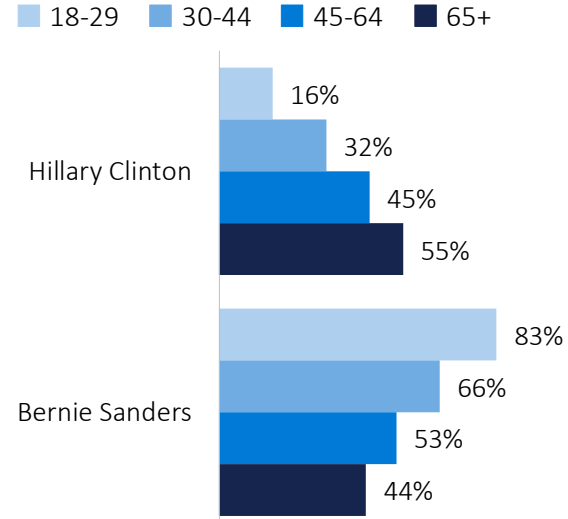

Trump Sweeps Nearly All Demographic Groups in NH

Gender

Education

Age

Religion

Ideology (Conservative)

Source: The New York Times, "New Hampshire Exit Polls," February 9, 2016.

Sanders Sweeps Nearly All Demographic Groups in NH

Gender

Education

Age

Income

Ideology (Liberalism)

Source: The New York Times, "New Hampshire Exit Polls," February 9, 2016.