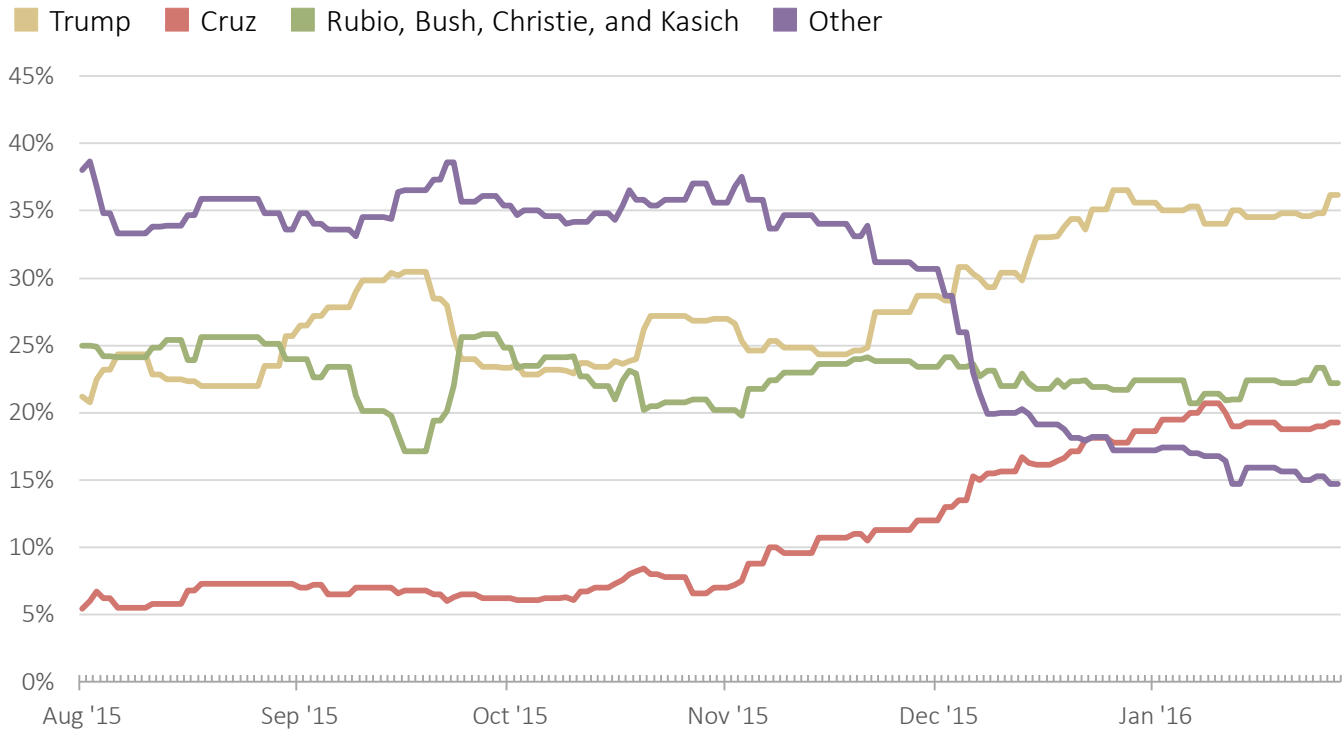

“Establishment” GOP Candidates Struggle to Gain Traction

RealClearPolitics National Polling Average

Source: RealClearPolitics, "2016 Republican Presidential Nomination," January 28, 2016.